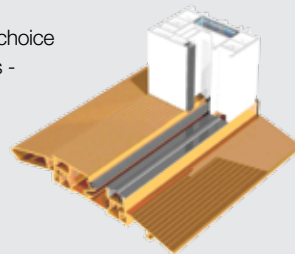

Accessibility

We now offer an aluminium low threshold option on our sliding patio doors. Featuring a ramp on either side of the door, it's an innovation that enables easy access for wheelchair users.

Available in a choice of two colours - silver or gold.